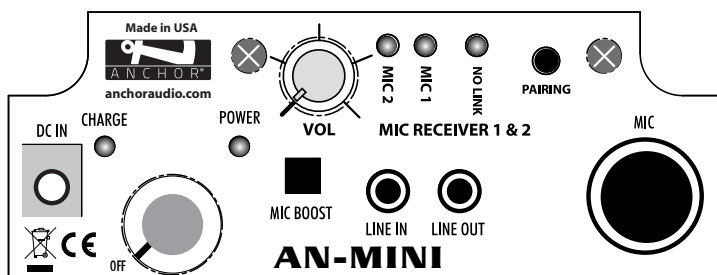

TECH SPECS

- 100 dB of clear sound
- 30W AC/DC mode
- 1.9 GHz wireless frequency
- 1/4" mic input
- 3.5 mm AUX line input
- Rechargeable AA alkaline batteries
- One 4.5" woofer

FEATURES

- Reaches crowds of 100+
- Connect up to two wireless mics
- Mic boost button
- Batteries operate 10 - 12 hours on a single charge
- Optional rechargeable battery kit

MiniVox Lite

(AN-MINIU2 Back Panel)

Technical Specifications

Rated Power Output	30 watts AC/DC
Max SPL @ Rated Power	100 dB @ 1 meter
Frequency Response	100 Hz – 15 kHz ± 3 dB
Microphone Wireless Frequency	1.9 GHz DECT
Microphone Wireless Range	300' + line of sight
Line Input	Line level, 3.5 mm
Microphone Input	Lo-Z, 1/4" phone
Line Output	Line level, 3.5 mm
Speaker Type	4.5" Neodymium woofer
Battery	Ten 'AA' alkaline
Dimensions (HWD)	5.5" x 5.5" x 6" (14 x 14 x 15.24 cm)
Weight	2.5 lbs / 1.13 Kg
Warranty	6 years
RC-30 - Battery Recharge Kit	
Battery Type	Ten 'AA' size, NiMH 2.5 Ah
AC-30 Input	120 VAC, 60 Hz
AC-30/220 Input	220 VAC, 50 Hz

MiniVox Lite / AN-Mini Models

AN-MINI	Personal PA System (does not include RC-30)
AN-MINIU2	AN-MINI with built-in dual wireless receiver (does not include RC-30)

MiniVox Lite / AN-Mini Packages

Lite-BP	- AN-MINI - Soft case (SOFT-MINI) - Wired handheld mic - 1/4" plug (MIC-50) - Battery recharge kit (RC-30)
Lite-DP	- AN-MINIU2 with built-in dual wireless receiver - Soft case (SOFT-MINI) - Wired handheld mic - 1/4" plug (MIC-50) - Battery recharge kit (RC-30) - Choice of one wireless handheld mic or headband and lapel mic with belt pack
AN-MINIDP	- AN-MINIU2 - Battery recharge kit (RC-30) - Choice of one wireless handheld mic or headband and lapel mic with belt pack