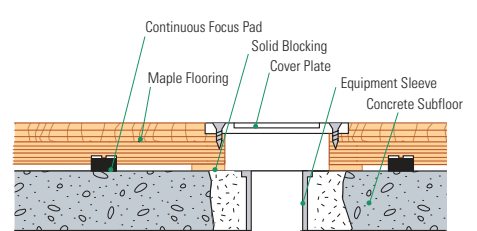

Equipment Detail (Optional Accessory)

Manufacturing:
ISO 14001:2004
CERTIFIED

Recycled Contribution:
Includes components with recycled content

Testing Laboratory:
United States Sports Surfacing Laboratory

Certified Testing:
ISS Scientific Body Membership

Green Status:
Managed Forests, Certification Available

Customer Service: 800.283.9522 | info@connorsports.com | connorsports.com/products

Where Champions Play™