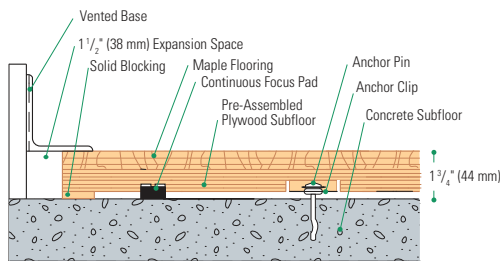

#### STAGE TWO

Reacting to heavy athletic loads or multiple participants

Brigham Young University

James Madison University

Saint Leo University

#### Wall Base Detail

#### Threshold Detail (Optional Accessory)

Slab Depression: 25/32" (20 mm) flooring – 1 1/4" (44 mm)